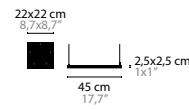

ARTYS

DESIGN BY COEN MUNSTERS

14310 H4

14320 H5

14321 CROSS

14323 FLEX

14325 W1+1

ARTYS H4
14310 BASE: LED 28W / 24V / 2700K / 3050LM
COLOURS 32 33