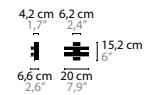

ARTYS

DESIGN BY COEN MUNSTERS

14310 H4

14320 H5

14321 CROSS

14323 FLEX

14325 W1+1

ARTYS H4
14310 BASE: LED 28W / 24V / 2700K / 3050LM
COLOURS 32 33