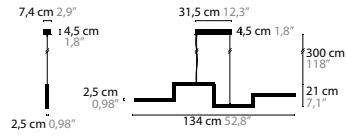

ARTYS

DESIGN BY COEN MUNSTERS

14310 H4

14320 H5

14321 CROSS

14323 FLEX

14325 W1+1

ARTYS H4
14310 BASE: LED 28W / 24V / 2700K / 3050LM
COLOURS 32 33