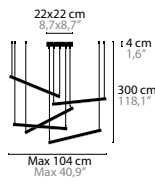

ARTYS

DESIGN BY COEN MUNSTERS

14310 H4

14320 H5

14321 CROSS

14323 FLEX

14325 W1+1

ARTYS H4
14310 BASE: LED 28W / 24V / 2700K / 3050LM
COLOURS 32 33