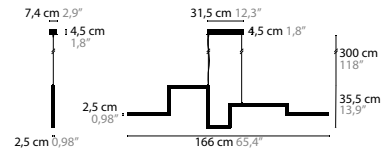

ARTYS

DESIGN BY COEN MUNSTERS

14310 H4

14320 H5

14321 CROSS

14323 FLEX

14325 W1+1

ARTYS H4
14310 BASE: LED 28W / 24V / 2700K / 3050LM
COLOURS 32 33