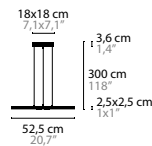

ARTYS

DESIGN BY COEN MUNSTERS

14310 H4

14320 H5

14321 CROSS

14323 FLEX

14325 W1+1

ARTYS H4
14310 BASE: LED 28W / 24V / 2700K / 3050LM
COLOURS 32 33